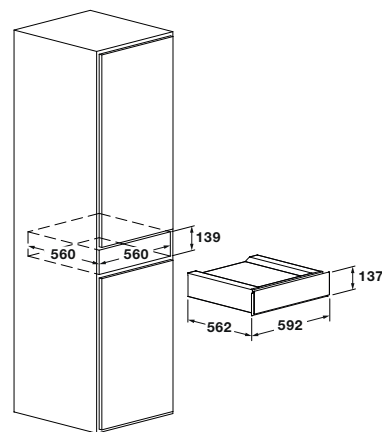

MATCH WITH

URBANTECH COMBISET ovens
Coffee machine FUCM 4500 TF MBK

MATTE BLACK METAL
FUWD 150 MBK

URBANTECH

COFFEE MACHINE

FUWD 150 MBK	
Type	Warming drawer
Finishing	Matte black metal
Inner surface	Non-slip rubber mat
Front opening	Push to open
PERFORMANCE	
Max temperature °C	70
Low temperatur slow cooking	•
Leavening	•
Reaheat	•
CONTROLS	
On/Off buttons	•
Thermostat	•
Fan assisted	•
Functioning warning light	•
SAFETY	
Cool front	•
POWER RATING	
Max absorbed power (W)	400 W
Tension and frequency (V-Hz)	220 - 40 / 50 - 60
Cord	•
Plug Type	Schuko
DIMENSIONS	
Width mm	592
Height mm	137
Depth mm	562
Cut-out (W x H x D) mm	560 x 139 x 560